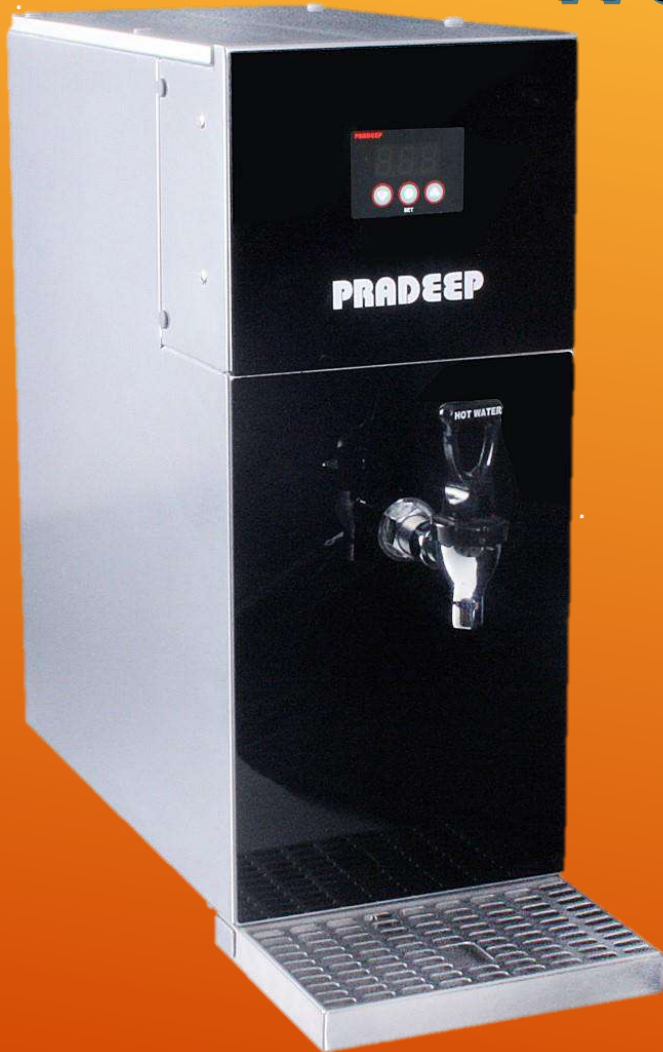

Semi Automatic Hot Water Boiler

- ❖ **Auto Water – fill (Online Water Supply)**
- ❖ **Manual dispensing (From Tap)**
- ❖ **Digital Temperature Control**
- ❖ **Drip Tray provided**
- ❖ **Made of Stainless Steel**
- ❖ **Ergonomic Design & Finish**
- ❖ **Cost Saving & Ease of maintenance**