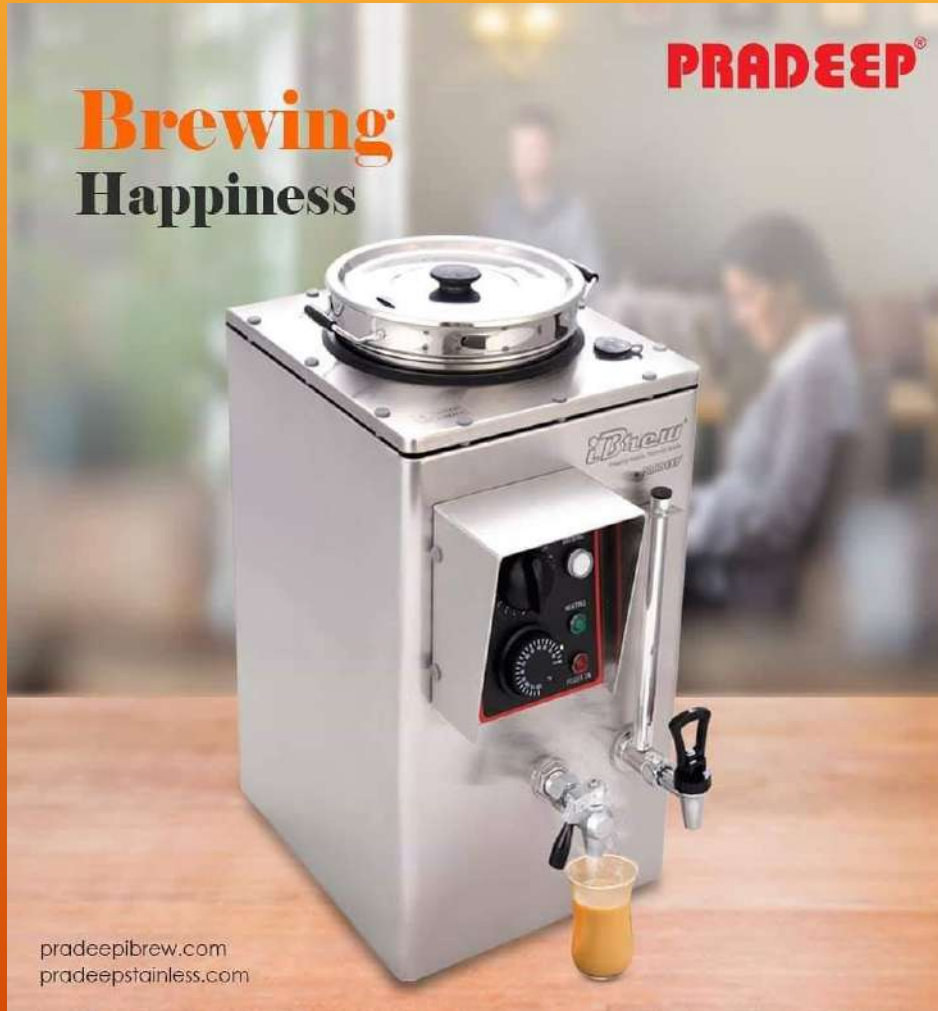

Karak Chai Brewer

- ❖ *Timer provided for consistent brewing resulting in consistent taste*
- ❖ *Limited manual intervention*
- ❖ *Made of Stainless Steel*
- ❖ *Ergonomic Design & Finish*
- ❖ *Cost Saving & ease of maintenance*
- ❖ *Dry Boil Protection*
- ❖ *Insulated*