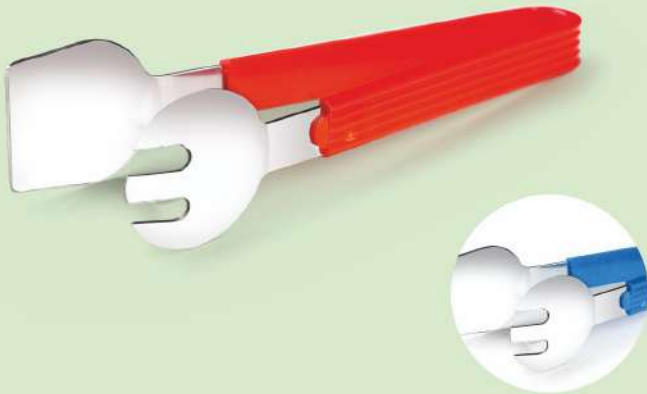

₹ 160/-

₹ 160/-

(7012) Bread Tong

₹ 160/-

₹ 140/-

₹ 115/-

₹ 310/-