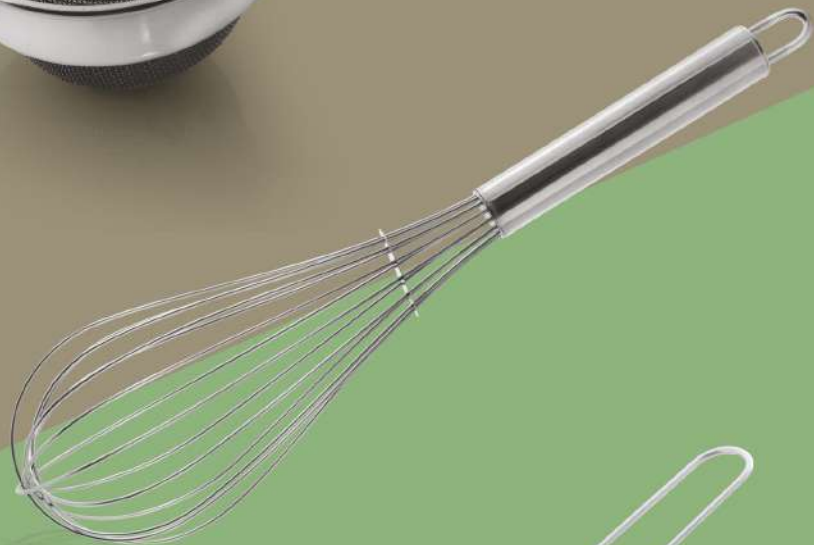

(7054) Whisk (20 cm)

₹ 99/-

(7055) Whisk (25 cm)

₹ 105/-

(7056) Whisk (30 cm)

₹ 120/-