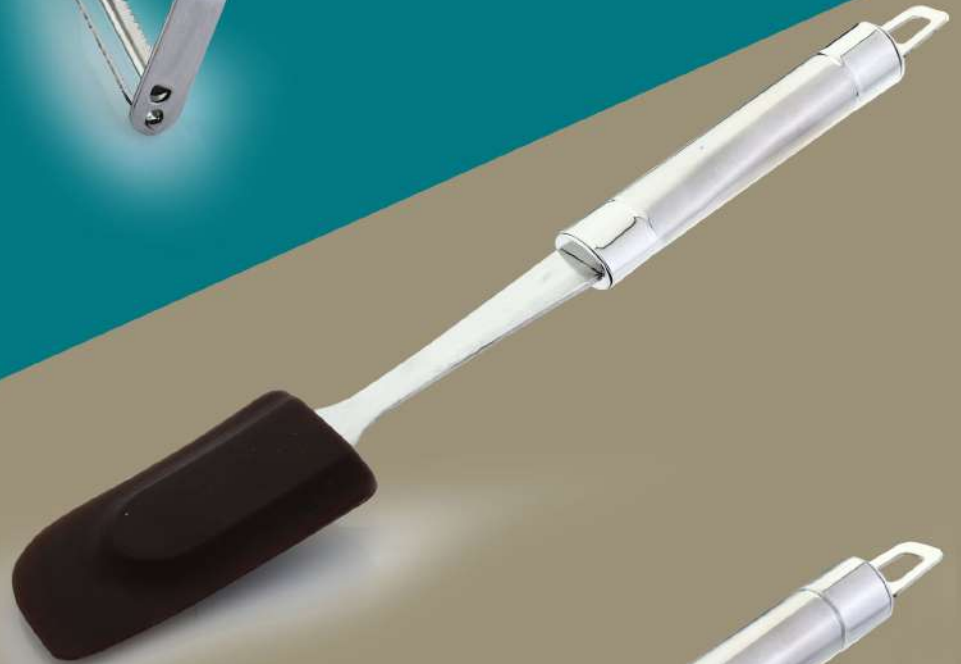

(7050) Dual Tine Silicon Brush & Silicon Spatula

₹ 275/-

₹ 155/-